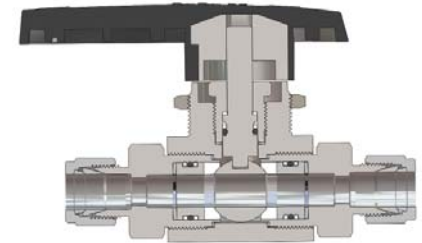

# FB Series Cross Reference

		SSP	Swagelok	Parker	Ham-Let	Hy-Lok	Description
<b>FB Series 2 Way Ball Valves</b>	<b>Fractional Tube Fitting</b>	36PD4	4SKPS4	4A-B6LSPKR	H6800SSL1/4ASS	HB2H-4T-PK	FB Series 2WBALL V 36, 1/4 in. Tube Fitting
		36PD6	4SKPS6	6A-B6LSPKR	H6800SSL3/8IASS	HB2H-6T-PK	FB Series 2WBALL V 36, 3/8 in. Tube Fitting
		38PD8	AFSS8	8A-B8LSPKR	H6800SSL1/2ASS	HB3H-8T-PK	FB Series 2WBALL V 38, 1/2 in. Tube Fitting
		38PD12	AFSS12		H6800SSL3/4IASS	HB3H-12T-PK	FB Series 2WBALL V 38, 3/4 in. Tube Fitting
		38PD16	AFSS16				FB Series 2WBALL V 38, 1 in. Tube Fitting
	<b>Metric Tube Fitting</b>	36PDM6	4SKPS6MM	M6A-B6LSPKR	H6800SSL6MMIASS	HB2H-6M-PK	FB Series 2WBALL V 36, 6mm Tube Fitting
		36PDM8	4SKPS8MM	M8A-B6LSPKR	H6800SSL8MMIASS	HB2H-8M-PK	FB Series 2WBALL V 36, 8mm Tube Fitting
		36PDM10		M10A-B6LSPKR	H6800SSL10MMIASS	HB2H-10M-PK	FB Series 2WBALL V 36, 10mm Tube Fitting
		38PDM12	AFSS12MM	M12A-B8LSPKR	H6800SSL12MMIASS	HB3H-12M-PK	FB Series 2WBALL V 38, 12mm Tube Fitting
		38PDM16	AFSS16MM	M16A-B8LSPKR		HB3H-16M-PK	FB Series 2WBALL V 38, 16mm Tube Fitting
	<b>Female NPT</b>	36P4PF	4SKPF4	4F-B6LSPKR	H6810SSN1/4ASS	HB2F-4N-PK	FB Series 2WBALL V 36, 1/4 in. FNPT
		38P6PF	AFSF6	6F-B8LSPKR	H6810SSN3/8IASS	HB3F-6N-PK	FB Series 2WBALL V 38, 3/8 in. FNPT
		38P8PF	AFSF8	8F-B8LSPKR	H6810SSN1/2ASS	HB3F-8N-PK	FB Series 2WBALL V 38, 1/2 in. FNPT
		38P12PF	AFSF12	12F-B8LSPKR	H6810SSN3/4IASS	HB3F-12N-PK	FB Series 2WBALL V 38, 3/4 in. FNPT
	<b>Male NPT</b>	36P4PM	4SKPM4	4M-B6LSPKR	H6880SSN1/4ASS	HB2M-4N-PK	FB Series 2WBALL V 36, 1/4 in. MNPT
		36P6PM		6M-B6LSPKR	H6880SSN3/8IASS	HB2M-6N-PK	FB Series 2WBALL V 36, 3/8 in. MNPT
		38P8PM		8M-B8LSPKR	H6880SSN1/2ASS	HB3M-8N-PK	FB Series 2WBALL V 38, 1/2 in. MNPT
		38P12PM			H6880SSN3/4IASS	HB3M-12N-PK	FB Series 2WBALL V 38, 3/4 in. MNPT
	<b>Female ISO Tapered</b>	36P4FRT	4SKPF4RT				FB Series 2WBALL V 36, 1/4 in. Female ISO Tapered
		38P8FRT	AFSF8RT				FB Series 2WBALL V 38, 1/2 in. Female ISO Tapered
<b>Male ORFS</b>	36PS6					FB Series 2WBALL V 36, 1/4 in. Male ORFS	
	38PS8					FB Series 2WBALL V 38, 1/2 in. Male ORFS	
<b>Female ORFS</b>	36PSS6					FB Series 2WBALL V 36, 1/4 in. Female ORFS	
	38PSS8					FB Series 2WBALL V 38, 1/2 in. Female ORFS	