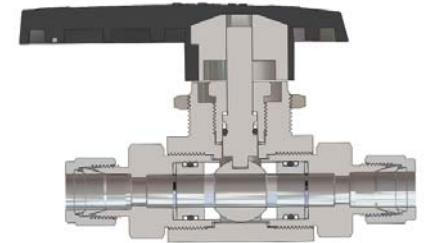

FB Series Cross Reference

		SSP	Swagelok	Parker	Ham-Let	Hy-Lok	Description
Low Temperature FB Series 2 Way Ball Valves	Fractional Tube Fitting	L36PD4	L4SKPS4	4A-B6LS2	H6800SSL1/4CSS	HB2H-4T	FB Series 2WBALL V 36, 1/4 in. Tube Fitting, Low Temp
		L36PD6	L4SKPS6	6A-B6LS2	H6800SSL3/8ICSS	HB2H-6T	FB Series 2WBALL V 36, 3/8 in. Tube Fitting, Low Temp
		L38PD8	AFSS-BCS	8A-B8LS2	H6800SSL1/2CSS	HB3H-8T	FB Series 2WBALL V 38, 1/2 in. Tube Fitting, Low Temp
		L38PD12	AFSS12-BCS		H6800SSL3/4ICSS	HB3H-12T	FB Series 2WBALL V 38, 3/4 in. Tube Fitting, Low Temp
		L38PD16	AFSS16-BCS				FB Series 2WBALL V 38, 1 in. Tube Fitting, Low Temp
	Metric Tube Fitting	L36PDM6	L4SKPS6MM	M6A-B6LS2	H6800SSL6MMICSS	HB2H-6M	FB Series 2WBALL V 36, 6mm Tube Fitting, Low Temp
		L36PDM8	L4SKPS8MM	M8A-B6LS2	H6800SSL8MMICSS	HB2H-8M	FB Series 2WBALL V 36, 8mm Tube Fitting, Low Temp
		L36PDM10		M10A-B6LS2	H6800SSL10MMICSS	HB2H-10M	FB Series 2WBALL V 36, 10mm Tube Fitting, Low Temp
		L38PDM12	AFSS12MM-BCS	M12A-B8LS2	H6800SSL12MMICSS	HB3H-12M	FB Series 2WBALL V 38, 12mm Tube Fitting, Low Temp
		L38PDM16	AFSS16MM-BCS	M16A-B8LS2		HB3H-16M	FB Series 2WBALL V 38, 16mm Tube Fitting, Low Temp
	Female NPT	L36P4PF	L4SKPF4	4F-B6LS2	H6810SSN1/4CSS	HB2F-4N	FB Series 2WBALL V 36, 1/4 in. FNPT, Low Temp
		L38P6PF	AFSF6-BCS	6F-B8LS2	H6810SSN3/8ICSS	HB3F-6N	FB Series 2WBALL V 38, 3/8 in. FNPT, Low Temp
		L38P8PF	AFSF8-BCS	8F-B8LS2	H6810SSN1/2CSS	HB3F-8N	FB Series 2WBALL V 38, 1/2 in. FNPT, Low Temp
		L38P12PF	AFSF12-BCS	12F-B8LS2	H6810SSN3/4ICSS	HB3F-12N	FB Series 2WBALL V 38, 3/4 in. FNPT, Low Temp
	Male NPT	L36P4PM	L4SKPM4	4M-B6LS2	H6880SSN1/4CSS	HB2M-4N	FB Series 2WBALL V 36, 1/4 in. MNPT, Low Temp
		L36P6PM		6M-B6LS2	H6880SSN3/8ICSS	HB2M-6N	FB Series 2WBALL V 36, 3/8 in. MNPT, Low Temp
		L38P8PM		8M-B8LS2	H6880SSN1/2CSS	HB3M-8N	FB Series 2WBALL V 38, 1/2 in. MNPT, Low Temp
		L38P12PM			H6880SSN3/4ICSS	HB3M-12N	FB Series 2WBALL V 38, 3/4 in. MNPT, Low Temp
	Female ISO Tapered	L36P4FRT	L4SKPF4RT				FB Series 2WBALL V 36, 1/4 in. Female ISO Tapered, Low Temp
		L38P8FRT	AFSF8RT-BCS				FB Series 2WBALL V 38, 1/2 in. Female ISO Tapered, Low Temp
	Male ORFS	L36PS6					FB Series 2WBALL V 36, 1/4 in. Male ORFS, Low Temp
		L38PS8					FB Series 2WBALL V 38, 1/2 in. Male ORFS, Low Temp
	Female ORFS	L36PSS6					FB Series 2WBALL V 36, 1/4 in. Female ORFS, Low Temp
		L38PSS8					FB Series 2WBALL V 38, 1/2 in. Female ORFS, Low Temp